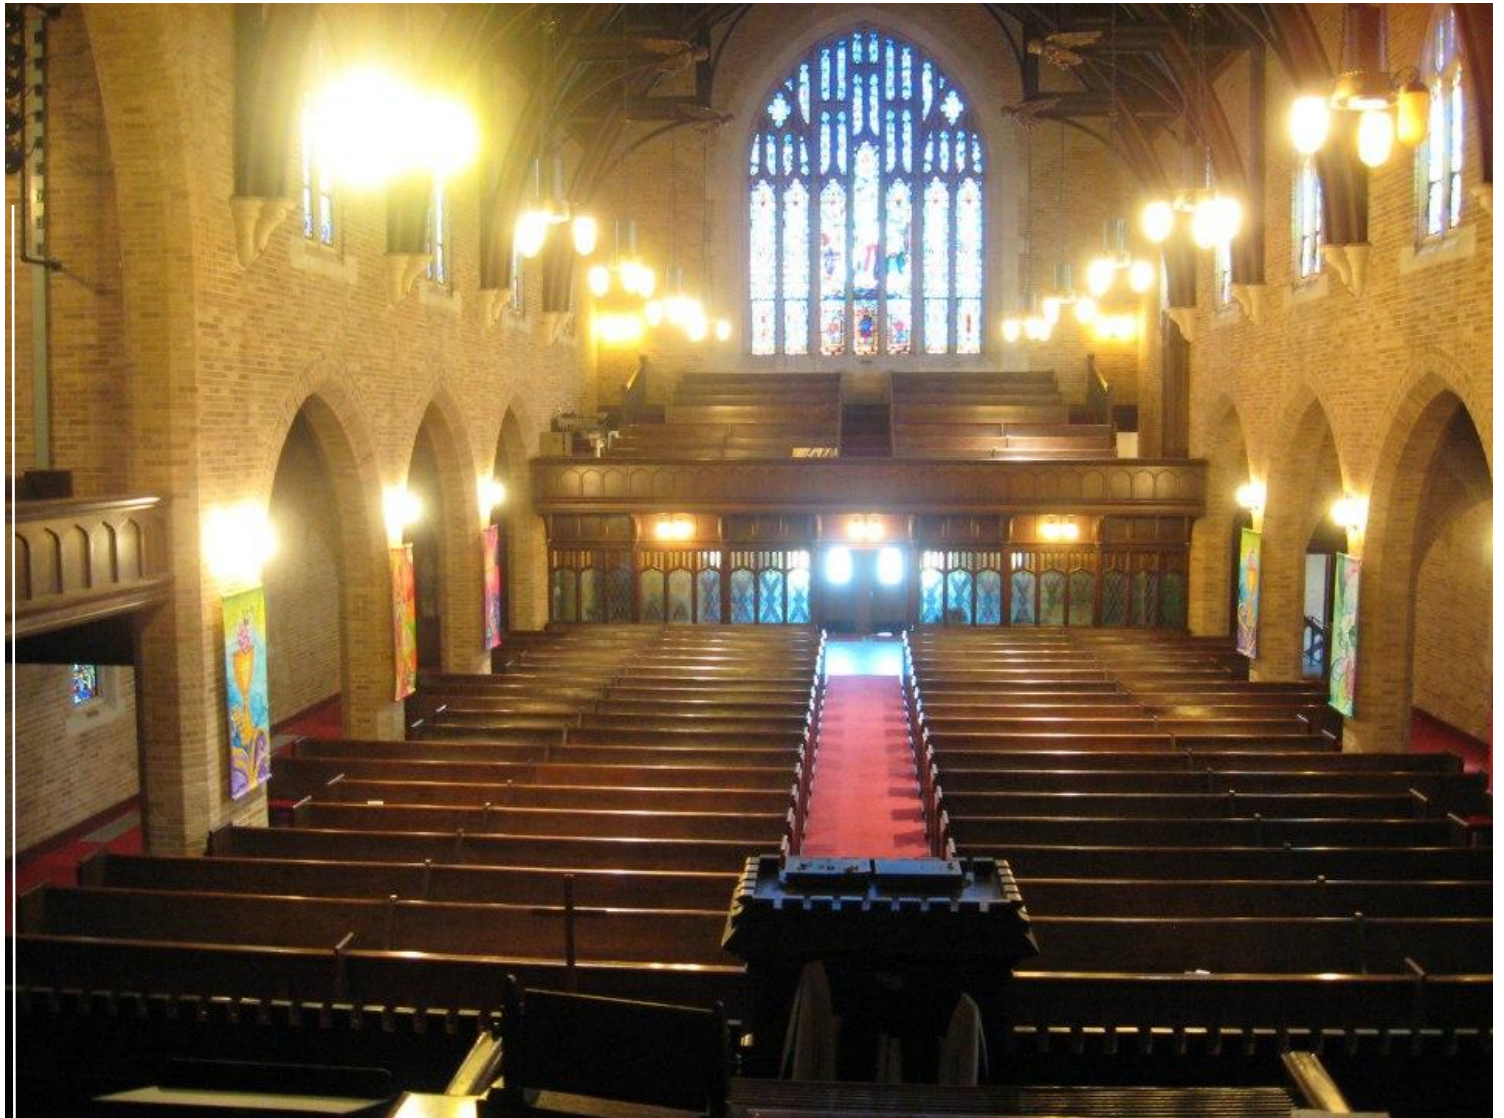

**Cost: \$10 per person**

Proceeds benefit this historic building &  
its preservation. The church was founded  
in 1910 and the sanctuary opened in 1928.

"Tellabration!"<sup>®</sup> is produced in cooperation  
with the National Storytelling Network, the  
Oklahoma Territory Tellers, OKC Tellers, and  
the Oklahoma Association of Storytellers.